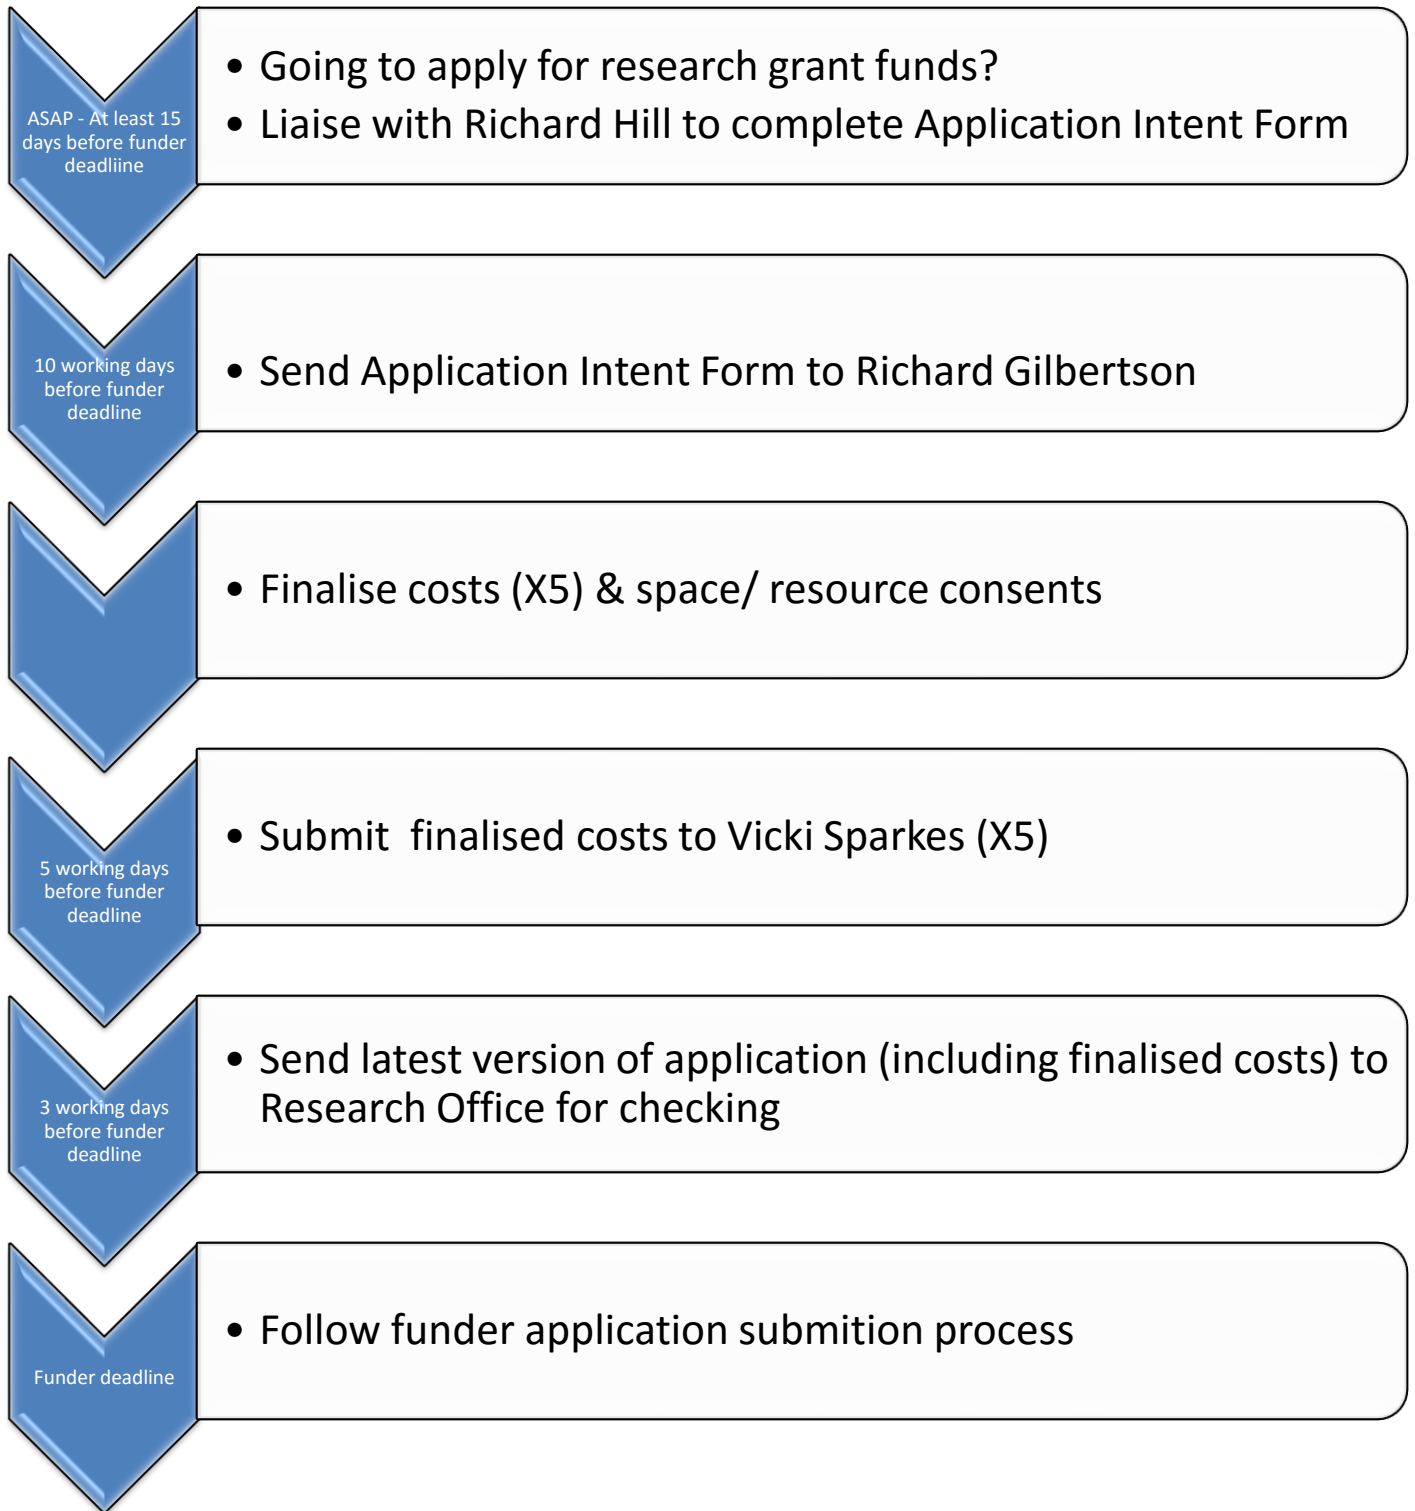

External Funding - Application Timeline

Note:

- If applying for 'open call funding' (no deadline) - **please allow 2 additional working days to all stages**
- If applying for funds in excess of £1m fEC **please add 3 additional working days to all stages**